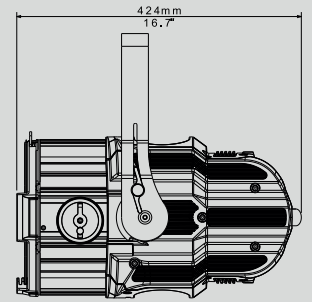

TENORE 5 WH

THE UN-CONVENTIONAL FRESNEL OR ANTIHALO SPOT WITH WHITE POWERFUL SOURCE