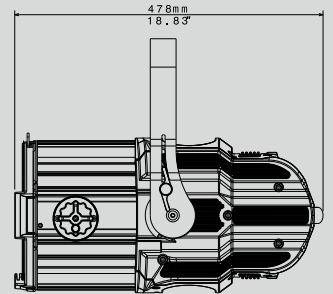

TENORE 5 WH

THE UN-CONVENTIONAL FRESNEL OR ANTIHALO SPOT WITH WHITE POWERFUL SOURCE