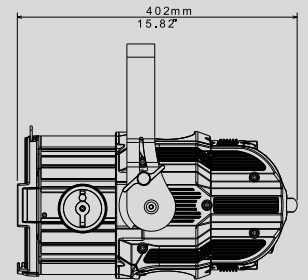

# TENORE 3 WH

THE UN-CONVENTIONAL FRESNEL  
OR ANTIHALO SPOT WITH WHITE  
SOURCE