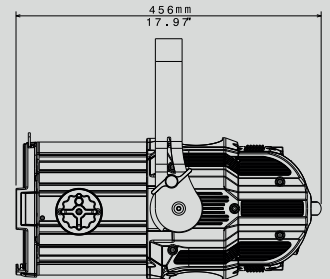

# TENORE 3 WH

THE UN-CONVENTIONAL FRESNEL  
OR ANTIHALO SPOT WITH WHITE  
SOURCE