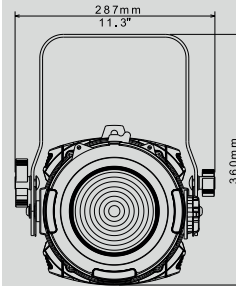

# TENORE 3 WH

THE UN-CONVENTIONAL FRESNEL  
OR ANTIHALO SPOT WITH WHITE  
SOURCE