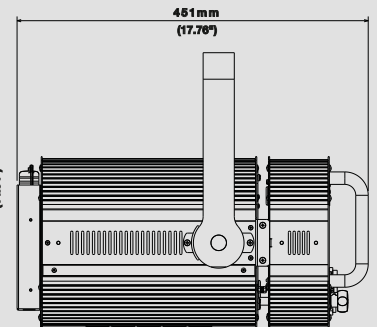

SCENA LED 200

THE THEATRE WHITE LED PROJECTOR AVAILABLE WITH FRESNEL OR ANTIHALO LENS