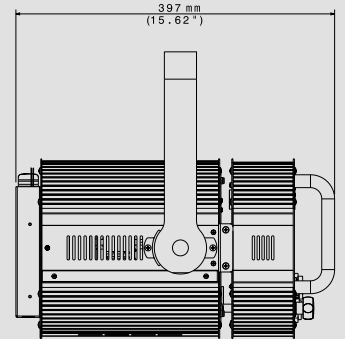

SCENA LED 200

THE THEATRE WHITE LED PROJECTOR AVAILABLE WITH FRESNEL OR ANTIHALO LENS