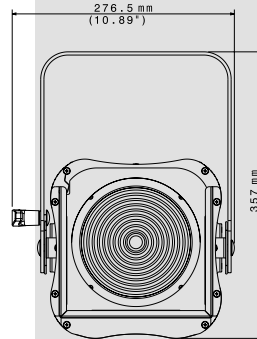

SCENA LED 200

THE THEATRE WHITE LED PROJECTOR AVAILABLE WITH FRESNEL OR ANTIHALO LENS