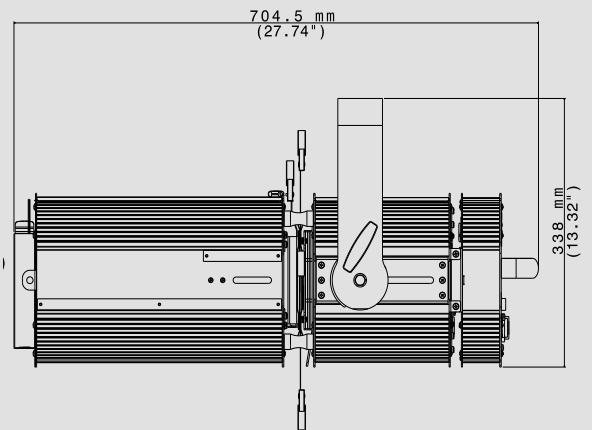

PROFILO LED 200

THE HIGH-POWER VERSATILE
ALTERNATIVE TO CONVENTIONAL
PROFILERS

FEATURES

OPTIONALS

CERTIFICATIONS

CODES

3200 K - 03.TP035.46
4000 K - 03.TP036.46
5600 K - 03.TP037.46

TECHNICAL DATA

OUTPUT

- Single high-power 200 W white LED (3200 K)
- CRI > 95
- Also available with 4000 K or 5600 K LED (CRI > 90)
- LED lifespan: 50,000 hours (70% lumen output)

OPTICAL GROUP

- 15.5° - 38° linear zoom
- High definition zoom lens with double optical condenser lens

FRAMING SYSTEM

- Framing system composed of 4 asymmetric blades
- Each blade can be inverted
- 70° full system rotation (+/- 35°)
- Blades operate on three discrete planes
- A 5th blade can be added

GOBOS

- Ø external: 86 mm
- Ø of image: 60 mm
- Thickness: from 0.2 to 2 mm

CONTROL

- DMX 512 / RDM or Manual control
- Multi-function 4-digit 7-segment LED display + 4 soft keys
- Firmware updatable via DTS firmware uploader dongle