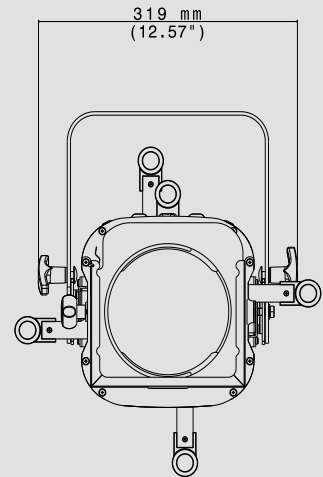

PROFILO LED 200

THE HIGH-POWER VERSATILE
ALTERNATIVE TO CONVENTIONAL
PROFILERS

FEATURES

OPTIONALS

CERTIFICATIONS

CODES

3200 K - 03.TP035.46
4000 K - 03.TP036.46
5600 K - 03.TP037.46

TECHNICAL DATA

FRAMING SYSTEM

- Framing system composed of 4 asymmetric blades
- Each blade can be inverted
- 70° full system rotation (+/- 35°)
- Blades operate on three discrete planes
- A 5th blade can be added

GOBOS

- Ø external: 86 mm
- Ø of image: 60 mm
- Thickness: from 0.2 to 2 mm

CONTROL

- DMX 512 / RDM or Manual control
- Multi-function 4-digit 7-segment LED display + 4 soft keys
- Firmware updatable via DTS firmware uploader dongle

PHOTOMETRIC DATA

		mt 2 ft 6.56	mt 4 ft 13.12	mt 6 ft 19.68	mt 8 ft 26.25	mt 10 ft 32.81	
BEAM ANGLE 15.5°	3200 K	lux center (lx)	24869	6217	2763	1554	995
		foot candles fc	2311	578	257	144	92
	4000 K	lux center (lx)	32382	8096	3598	2024	1295
		foot candles fc	3009	752	334	188	120
	5600 K	lux center (lx)	36448	9112	4050	2278	326
		foot candles fc	3387	847	376	212	30
		diameter (cm)	54	109	163	218	272
		diameter (ft)	1.79	3.57	5.36	7.14	8.93
			mt 2 ft 6.56	mt 4 ft 13.12	mt 6 ft 19.68	mt 8 ft 26.25	mt 10 ft 32.81
	BEAM ANGLE 38°	3200 K	lux center (lx)	5614	1403	624	351
foot candles fc			522	130	58	33	21
4000 K		lux center (lx)	6863	1716	763	429	275
		foot candles fc	638	159	71	40	26
5600 K		lux center (lx)	7774	1943	864	486	311
		foot candles fc	722	181	80	45	29
		diameter (cm)	138	275	413	551	689
		diameter (ft)	4.52	9.04	13.56	18.07	22.59