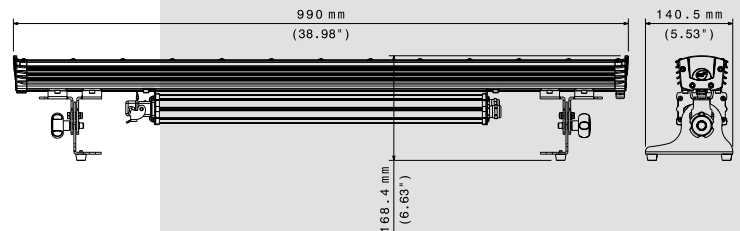

FOS 100 POWER SOLO FC

THE BAR WITH A LARGE CHOICE OF PROJECTION ANGLES AND INTEGRATED PSU

IP20

IP65

FEATURES

OPTIONALS

CERTIFICATIONS

CODES

TECHNICAL DATA

OUTPUT

- 24 Full Color (RGBW) LEDs:
- 8,864 Lumen
- LED lifespan: 50,000 hours (70% lumen output)

OPTICAL GROUP

- 3 lenses sets available: 10° / 25° / 40°
- Holographic filters available on request
- Uniform projection on surfaces

OPERATING TEMPERATURE

-10° / 40° C

PHYSICAL

- IP20 or IP65
- Housing: Aluminium
- Weight
 - IP20 rated: 7.3 Kg (16.1 lbs)
 - IP65 rated: 7.9 Kg (17.4 lbs)
- Finishing: Black

ACCESSORIES INCLUDED

- 1 x Fit joint for joining bars inline (code 02M09519.46)
- 2 x M4 knob for fit joint (code 0511P014)