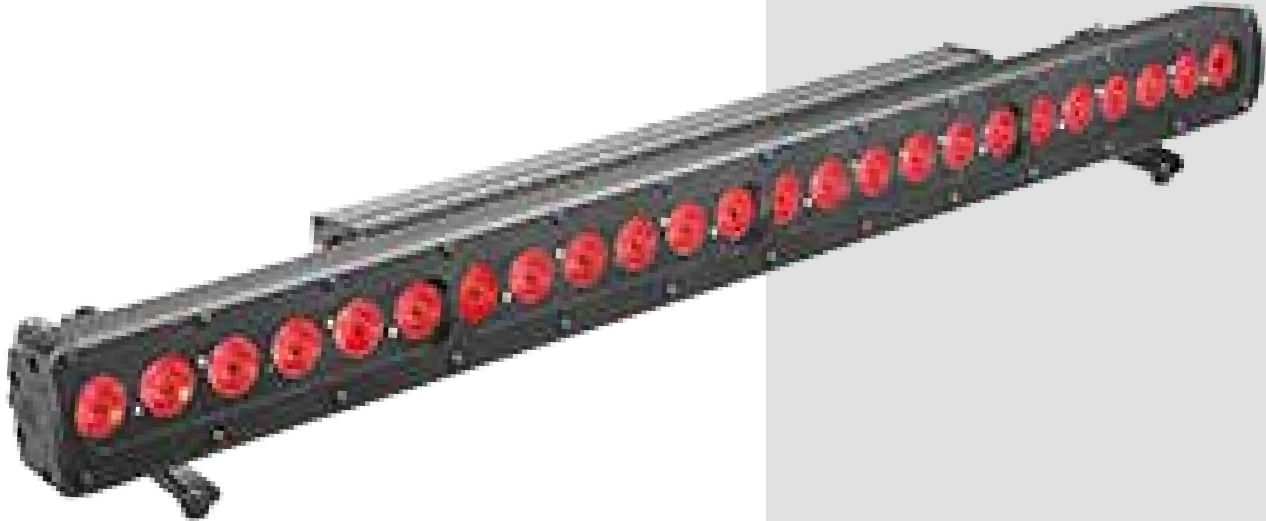

FOS 100 POWER SOLO FC

THE BAR WITH A LARGE CHOICE OF PROJECTION ANGLES AND INTEGRATED PSU

IP20

IP65

FEATURES

OPTIONALS

CERTIFICATIONS

CODES

IP20-RATED

SP LENSES 10° - 03.LBB015S11FC10
 MF LENSES 25° - 03.LBB015S11FC25
 WF LENSES 40° - 03.LBB015S11FC40

IP65-RATED - ON DEMAND

SP LENSES 10° - 03.LBB011S11FC10
 MF LENSES 25° - 03.LBB011S11FC25
 WF LENSES 40° - 03.LBB011S11FC40

TECHNICAL DATA

OUTPUT

- 24 Full Color (RGBW) LEDs:
- 8,864 Lumen
- LED lifespan: 50,000 hours (70% lumen output)

OPTICAL GROUP

- 3 lenses sets available: 10° / 25° / 40°
- Holographic filters available on request
- Uniform projection on surfaces

DMX

- 10 DMX channels (default)

POWER SUPPLY

- Integrated Wide-range PSU 100-240Vac 50-60 Hz;
- Power consumption: 200 W max
- Power Factor: PF >0.95

CONNECTIONS

- IP20-rated PSU
 - PowerCON In/Out panel connectors
 - XLR 5 pins In/Out panel connectors
- IP65-rated PSU
 - Power IN cable; Power OUT Harting panel connector
 - DMX In/Out cables with XLR 5-pole IP20 connectors