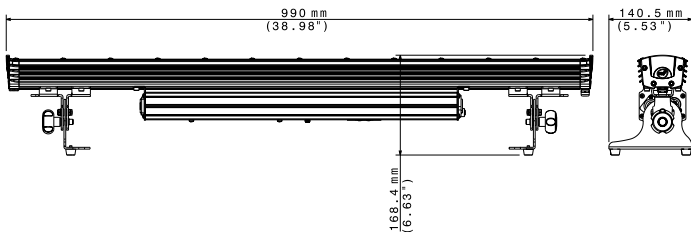

FOS 100 POWER SOLO FC

THE BAR WITH A LARGE CHOICE OF PROJECTION ANGLES AND INTEGRATED PSU

IP20

IP65

FEATURES

OPTIONALS

CERTIFICATIONS

CODES

OPERATING TEMPERATURE

-10° / 40° C

PHYSICAL

- IP20 or IP65
- Housing: Aluminium
- Weight
 - IP20 rated: 7.3 Kg (16.1 lbs)
 - IP65 rated: 7.9 Kg (17.4 lbs)
- Finishing: Black

ACCESSORIES INCLUDED

- 1 x Fit joint for joining bars inline (code 02M09519.46)
- 2 x M4 knob for fit joint (code 0511P014)