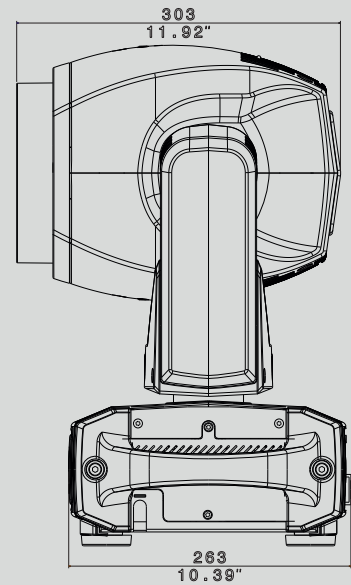

ALCHEMY PRO

THE ENHANCED NEW-GENERATION
FRESNEL LED WASH LIGHT IN A COMPACT SIZE

MADE IN
ITALY

www.dts.lighting.it

FEATURES

OPTIONALS

CERTIFICATIONS

CODE

ALCHEMY PRO

03.MW014

TECHNICAL DATA

OUTPUT

- Lumen output: 8800
- CRI: up to 98
- R9: up to 95
- TLCI: up to 96
- LED lifespan: 20000 hours (70% lumen output)

OPTICAL GROUP

- Ø 175 mm Fresnel lens
- 10° - 36° linear zoom
- Indexable beam shaper (2:1 ratio) with endless continuous rotation
- Heavy frost filter insertable via DMX
- Retractable 'top hat'

COLOR / WHITE GENERATION

- 6 color LED engine
- Linear CCT (1,800 K - 10,000 K)
- Green saturation: Linearly adjustable green/magenta point
- 100 gel filters emulation:
  - Linear crossfade from gel filters emulation to CCT whites
  - Linear crossfade between emulated gel filters
  - True color of gel filters emulation at any CCT values
- "Raw" RGBACL color-mixing in 'Advanced' mode
- Extra deep colors: Two DMX-selectable filters ('deep blue' and 'deep red') allow to further extend the range of reproducible colors toward the two ends of the visible spectrum
- HQS (High Quality Spectrum) - DTS trademark certifies a product' superior white light quality and its ability to generate an extended color palette offering a wider gamut of pastel shades with rich warm nuances.

DIMMER

- 'Hi-Q Dimming' technology – guarantees a perfect linearity in the increase / attenuation of brightness of multi-chip LED sources, even at low dimming levels, without visible 'steps' between adjacent values
- Tungsten emulation - CCT variation emulates behavior of Halo-lamps

CONTROL

- LCD graphic display with 4 soft keys ("auto-flip" and "key-lock" functions available)
- RDM / DMX 512 protocol
- Art-Net 4, sACN protocols available on request
- 'Standard', 'Silent' operation modes. (automatic noise control up to the threshold of the operation modes)
  - Standard operation mode 42 dBA@1mt (100% lumen output power)
  - Silent operation mode 36 dBA@1mt (80% lumen out power)
- Firmware: Internal operating system updatable via DTS dongle firmware uploader
- "Li-Fe" backup battery allowing the use of the on-board unit display when it is not power-red, besides ensuring a safe return and blockage of the top hat during shut down

DMX

- 5 DMX modes:
  1. CCT (Default)
  2. Advanced (Raw)
  3. Basic
  4. Expo
  5. CMY Emulation

PAN & TILT

- Pan 540° : 1.8 s
- Tilt 215° : 1.1 s
- 16-bit resolution

POWER SUPPLY

- Electronic Wide-range 100/240 Vac 50-60 Hz
- Power consumption: 400 W max
- Power Factor: PF >0.94

CONNECTIONS

- Power supply: PowerCON TRUE1 In/Out panel connectors
- DMX: XLR 3-pole and 5-pole In/Out panel connectors

CIRCUIT PROTECTIONS

- Overvoltage and overtemperature circuit protection

TEMPERATURE

- Operating: -10° / 45°C
- Storage: -20° / 60°C

PHYSICAL

- Weight: 14,5 Kg (32 lbs)
- Finishing: Black
- IP20

ACCESSORIES

ACCESSORIES INCLUDED

- 1x powerCON TRUE1 female cable connector (code 0520P066)
- 1 x Omega bracket with "Fast Lock" (code 02K00467)

ACCESSORIES ON REQUEST

- Aliscaf clamp for tube diameter 48-51 mm - max. load. 200 Kg (code 0521A033)
- G-QUICK clamp Professional - max. load 100 Kg (code 0521A037)
- Safety cable 3 x 600 mm - Max load 20 Kg (code 0521A049)
- Flight case x 4 Alchemy PRO (code 0521C082)
- DTS firmware uploader dongle (code 03.LA.206)

PHOTOMETRIC DATA

			mt 5 ft 16.40	mt 10 ft 32.81	mt 15 ft 49.21	mt 20 ft 65.62	mt 25 ft 82.02
BEAM ANGLE 10° @50%	3200°K	lux center (lx)	6200	1550	689	388	248
		Foot candles (ft)	576	144	64	36	23
	4000°K	lux center (lx)	8000	2000	889	500	320
		Foot candles (ft)	743	186	83	46	30
	5000°K	lux center (lx)	9500	2375	1056	594	380
		Foot candles (ft)	883	221	98	55	35
	5600°K	lux center (lx)	9000	2250	1000	563	360
		Foot candles (ft)	836	209	93	52	33
	Diameter (cm)		87	175	262	350	437
	Diameter (ft)		2.87	5.74	8.61	11.48	14.35