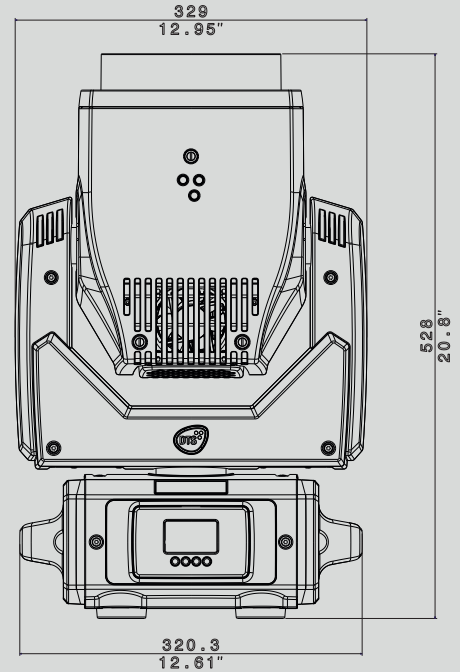

ALCHEMY PRO

THE ENHANCED NEW-GENERATION
FRESNEL LED WASH LIGHT IN A COMPACT SIZE

MADE IN
ITALY

www.dts.lighting.it

FEATURES

OPTIONALS

CERTIFICATIONS

CODE

ALCHEMY PRO

03.MW014

TECHNICAL DATA

OUTPUT

- Lumen output: 8800
- CRI: up to 98
- R9: up to 95
- TLCI: up to 96
- LED lifespan: 20000 hours (70% lumen output)

OPTICAL GROUP

- Ø 175 mm Fresnel lens
- 10° - 36° linear zoom
- Indexable beam shaper (2:1 ratio) with endless continuous rotation
- Heavy frost filter insertable via DMX
- Retractable 'top hat'

COLOR / WHITE GENERATION

- 6 color LED engine
- Linear CCT (1,800 K - 10,000 K)
- Green saturation: Linearly adjustable green/magenta point
- 100 gel filters emulation:
  - Linear crossfade from gel filters emulation to CCT whites
  - Linear crossfade between emulated gel filters
  - True color of gel filters emulation at any CCT values
- "Raw" RGBACL color-mixing in 'Advanced' mode
- Extra deep colors: Two DMX-selectable filters ('deep blue' and 'deep red') allow to further extend the range of reproducible colors toward the two ends of the visible spectrum
- HQS (High Quality Spectrum) - DTS trademark certifies a product' superior white light quality and its ability to generate an extended color palette offering a wider gamut of pastel shades with rich warm nuances.

DIMMER

- 'Hi-Q Dimming' technology – guarantees a perfect linearity in the increase / attenuation of brightness of multi-chip LED sources, even at low dimming levels, without visible 'steps' between adjacent values
- Tungsten emulation - CCT variation emulates behavior of Halo-lamps

CONTROL

- LCD graphic display with 4 soft keys ("auto-flip" and "key-lock" functions available)
- RDM / DMX 512 protocol
- Art-Net 4, sACN protocols available on request
- 'Standard', 'Silent' operation modes. (automatic noise control up to the threshold of the operation modes)
  - Standard operation mode 42 dBA@1mt (100% lumen output power)
  - Silent operation mode 36 dBA@1mt (80% lumen out power)
- Firmware: Internal operating system updatable via DTS dongle firmware uploader
- "Li-Fe" backup battery allowing the use of the on-board unit display when it is not power-red, besides ensuring a safe return and blockage of the top hat during shut down

DMX

- 5 DMX modes:
  1. CCT (Default)
  2. Advanced (Raw)
  3. Basic
  4. Expo
  5. CMY Emulation

PAN & TILT

- Pan 540° : 1.8 s
- Tilt 215° : 1.1 s
- 16-bit resolution

POWER SUPPLY

- Electronic Wide-range 100/240 Vac 50-60 Hz
- Power consumption: 400 W max
- Power Factor: PF >0.94

CONNECTIONS

- Power supply: PowerCON TRUE1 In/Out panel connectors
- DMX: XLR 3-pole and 5-pole In/Out panel connectors

CIRCUIT PROTECTIONS

- Overvoltage and overtemperature circuit protection

TEMPERATURE

- Operating: -10° / 45°C
- Storage: -20° / 60°C

PHYSICAL

- Weight: 14,5 Kg (32 lbs)
- Finishing: Black
- IP20

ACCESSORIES

ACCESSORIES INCLUDED

- 1x powerCON TRUE1 female cable connector (code 0520P066)
- 1 x Omega bracket with "Fast Lock" (code 02K00467)

ACCESSORIES ON REQUEST

- Aliscaf clamp for tube diameter 48-51 mm - max. load. 200 Kg (code 0521A033)
- G-QUICK clamp Professional - max. load 100 Kg (code 0521A037)
- Safety cable 3 x 600 mm - Max load 20 Kg (code 0521A049)
- Flight case x 4 Alchemy PRO (code 0521C082)
- DTS firmware uploader dongle (code 03.LA.206)

PHOTOMETRIC DATA

			mt 5 ft 16.40	mt 10 ft 32.81	mt 15 ft 49.21	mt 20 ft 65.62	mt 25 ft 82.02
BEAM ANGLE 10° @50%	3200°K	lux center (lx)	6200	1550	689	388	248
		Foot candles (ft)	576	144	64	36	23
	4000°K	lux center (lx)	8000	2000	889	500	320
		Foot candles (ft)	743	186	83	46	30
	5000°K	lux center (lx)	9500	2375	1056	594	380
		Foot candles (ft)	883	221	98	55	35
	5600°K	lux center (lx)	9000	2250	1000	563	360
		Foot candles (ft)	836	209	93	52	33
	Diameter (cm)		87	175	262	350	437
	Diameter (ft)		2.87	5.74	8.61	11.48	14.35