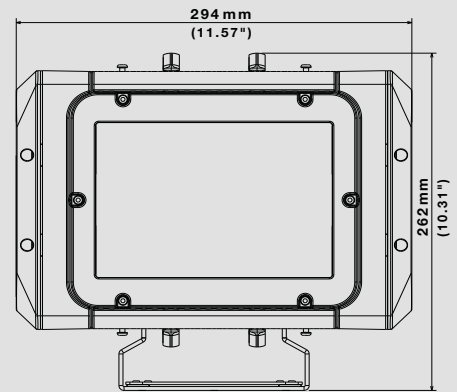

MINI BRICK

EXTRA-COMPACT, SELF-CONTAINED
IP65 LED WASH LIGHT, WITH
INTERCHANGEABLE PROJECTION
ANGLES

FEATURES

OPTIONALS

CERTIFICATIONS

CODES

RGBW LEDS - 03.LDB120S11FC

RGBA LEDS - 03.LDB120S11FY

CONNECTIONS

- Power supply: 3 x 1 sq mm cable (1.5 m length)
- DMX In/Out: 0.7 m cable with XLR 5 pins IP65 connector

INTERNAL SAFETY DEVICES

- Overvoltage and overtemperature circuits protection

OPERATING TEMPERATURE

-20° / 45° C

PHYSICAL

- IP65
- Weight: 7 Kg (15.4 lbs)
- Finishing: Black
- Available on demand ACC version
 - treatment that guarantees effective protection against corrosion

ACCESSORIES INCLUDED

- 1 x Holographic filter 20° (code 0506A043.D12)
- 1 x Holographic filter 40° (code 0506A045.D12)
- 1 x Holographic filter 60°x10° (code 0506A092.D12)
- 1 x PowerCON TRUE1 female cable connector (code 0520P066)
- 1 x PowerCON TRUE1 male cable connector (code 0520P067)
- 1 x Display UV protection (code 03.LA.218)
- 1 x Omega bracket with "Fast Lock" connection 1/4 turn (code 02K00467) – already mounted on the unit
- Lenses set Narrow 12° (code 03.LK.270.46)