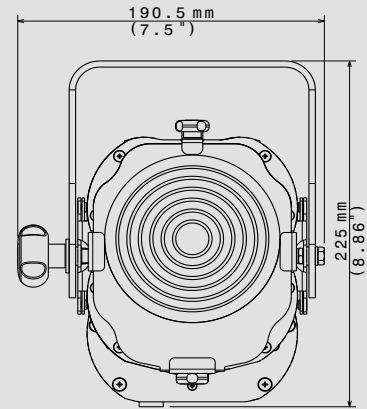

SCENA LED 80

THE SMART REPLACEMENT OF THE
CONVENTIONAL THEATRE LIGHTS
WITH RAIL-MOUNTING OPTIONAL