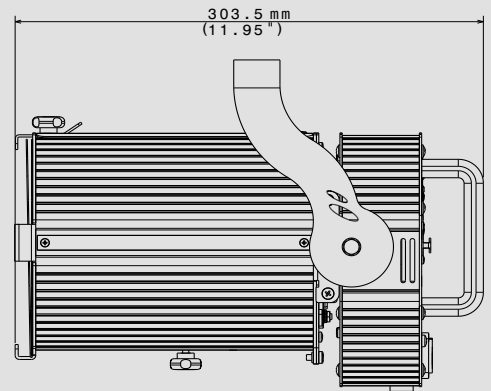

SCENA LED 80

THE SMART REPLACEMENT OF THE
CONVENTIONAL THEATRE LIGHTS
WITH RAIL-MOUNTING OPTIONAL