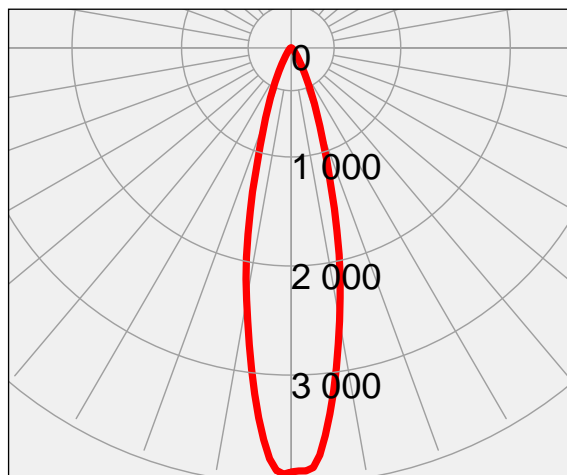

03.EOS001E

TECHNICAL

OUTPUT	• 6 x 4-colors LEDs
	• Lumens output (RGBW): 2,660 @700 mA
	• LED lifespan: 50,000 hours (70% lumen output)
OPTICAL GROUP	• Medium flood 22°
	• Wide flood 40°
POWER SUPPLY	• External CC PSU LED driver 700mA max per channel
	• Max distance between Drivenet PSU and fixture 100 m
CONNECTIONS	• Consumption: max 60 W @ 700mA
	• 90 cm cable with M12 male connector
PHYSICAL	• Housing: Body in aluminium and flange in Stainless Steel
	• Weight: 2 Kg (4.4 lbs)

03.LA.035.50 • Outdoor extension cable with M12 M/F 8 pins - cable Ø 6 mm - 50 m length (164 ft) - (more lengths available)

03.LA.037 • Y-Box IP65 M12

03.LA.190 • Outercase IP20 rated

CONNECTIONS CHART

DRIVENET 28C DIN @48Vdc	DRIVENET 28 EZ	DRIVENET 416	DRIVENET 832	DRIVENET 1664
Max 4 (2 items per output)	Max 4 (2 items per output)	Max 8 (2 items per output)	Max 16 (2 items per output)	Max 32 (2 items per output)

PHOTOMETRIC DATA FOCUS 6 - FULL COLOR (RGBW)

MEDIUM 22° lenses

	mt 1 ft 3.28	mt 2 ft 6.56	mt 3 ft 9.84	mt 4 ft 13.12	mt 5 ft 16.40	
FULL	7455	1864	828	466	298	lux center (lx)
RGBW	693	173	77	43	28	foot candles (fc)
BEAM ANGLE	39	78	117	156	194	diameter (cm)
	1.28	2.55	3.83	5.10	6.38	diameter (ft)

WIDE 40° lenses

	mt 1 ft 3.28	mt 2 ft 6.56	mt 3 ft 9.84	mt 4 ft 13.12	mt 5 ft 16.40	
FULL	5020	1255	558	466	298	lux center (lx)
RGBW	467	117	52	29	19	foot candles (fc)
BEAM ANGLE	73	146	218	291	364	diameter (cm)
	2.39	4.78	7.16	9.55	11.94	diameter (ft)