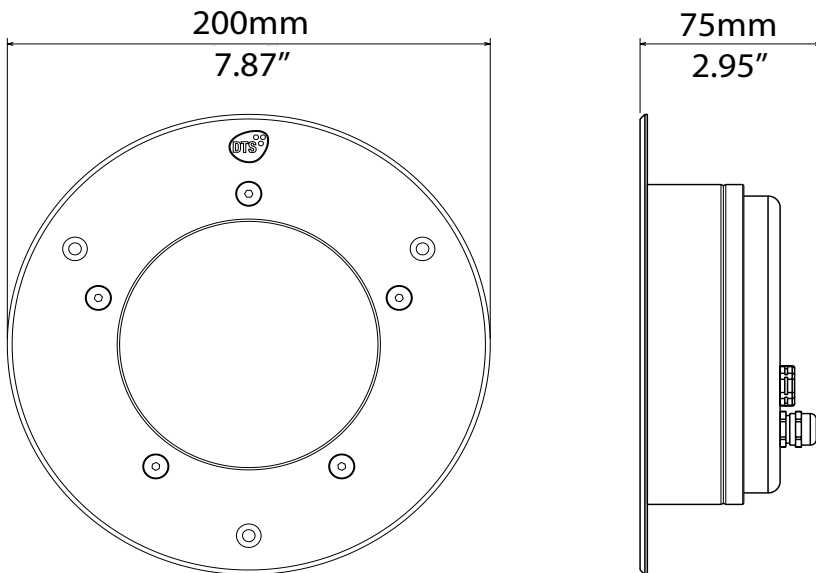

03.EOS001E

TECHNICAL

OUTPUT	• 6 x 4-colors LEDs
	• Lumens output (RGBW): 2,660 @700 mA
	• LED lifespan: 50,000 hours (70% lumen output)
OPTICAL GROUP	• Medium flood 22°
	• Wide flood 40°
POWER SUPPLY	• External CC PSU LED driver 700mA max per channel
	• Max distance between Drivenet PSU and fixture 100 m
CONNECTIONS	• Consumption: max 60 W @ 700mA
	• 90 cm cable with M12 male connector
PHYSICAL	• Housing: Body in aluminium and flange in Stainless Steel
	• Weight: 2 Kg (4.4 lbs)

ACCESSORIES ON REQUEST

03.LA.131.IP56 • HUB-IP56 Screw terminals 1 IN / 3 OUT

03.LA.131 • HUB-IP20 Screw terminals 1 IN / 3 OUT

Outdoor extension cable M12 Female + end stripped 8-pole
02K001157.10 • length 10 mt - 33 ft
02K001157.30 • length 30 mt - 98 ft
02K001157.50 • length 50 mt - 164 ft
02K001157.100 • length 100 mt - 328 ft

03.LA.035.50 • Outdoor extension cable with M12 M/F 8 pins - cable Ø 6 mm - 50 m length (164 ft) - (more lengths available)

03.LA.037 • Y-Box IP65 M12

03.LA.190 • Outercase IP20 rated

CONNECTIONS CHART

DRIVENET 28C DIN @48Vdc	DRIVENET 28 EZ	DRIVENET 416	DRIVENET 832	DRIVENET 1664
Max 4 (2 items per output)	Max 4 (2 items per output)	Max 8 (2 items per output)	Max 16 (2 items per output)	Max 32 (2 items per output)

WIDE 40° lenses

	mt 1 ft 3.28	mt 2 ft 6.56	mt 3 ft 9.84	mt 4 ft 13.12	mt 5 ft 16.40	
FULL	5020	1255	558	466	298	lux center (lx)
RGBW	467	117	52	29	19	foot candles (fc)
BEAM ANGLE	73	146	218	291	364	diameter (cm)
	2.39	4.78	7.16	9.55	11.94	diameter (ft)