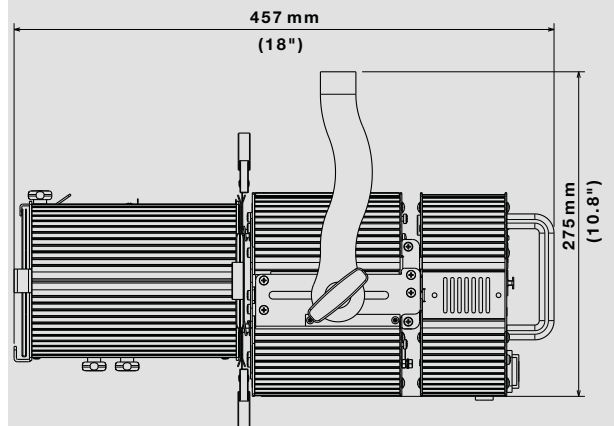

PROFILO LED 120 HQS

THE LED-BASE PROFILE WITH AN UNLIMITED COLOR PALETTE