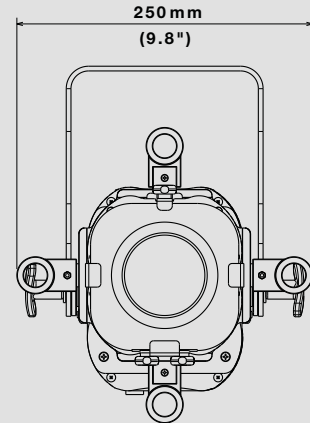

PROFILO LED 120 HQS

THE LED-BASE PROFILE WITH AN UNLIMITED COLOR PALETTE