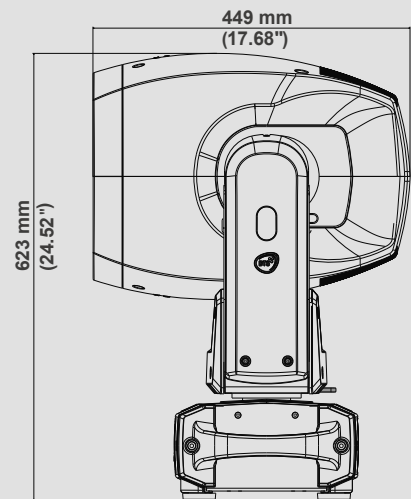

ALCHEMY 7

THE NEW-GENERATION FRESNEL
LED WASH LIGHT WITH HIGH
POWER PERFORMANCE

FEATURES

CERTIFICATIONS

CODE
03.MW012

TECHNICAL DATA

OUTPUT

- Multi-chip LED source
- LED source: 800 W
- Lumen output: 22,000 lm
- CRI: up to 98
- TLCI: up to 96
- LED lifespan: 20,000 hours (70% lumen output)

PAN & TILT

- Pan 540° : 3.8 s
- Tilt 220° : 2.1 s
- 16-bit resolution
- Pan / Tilt lock

POWER SUPPLY

- Electronic Wide-range 100/240 Vac 50-60 Hz
- Power consumption: 800 W max
- Power Factor: PF >0.90

CONNECTIONS

OPERATING TEMPERATURE

-10 / 45 °C

STORAGE TEMPERATURE

-20 / 60 °C

PHYSICAL

- IP20
- Weight: 34 Kg (75 lbs)
- Finishing: Black

ROTATING FRAMING SYSTEM

- 2-blade rotating framing system
- Real "curtain" effect for each blade
- 60° rotation for each blade (+/- 30°)
- 180° full system rotation (+/- 90°)

PHOTOMETRIC DATA

		mt 5 ft 16.40	mt 10 ft 32.81	mt 15 ft 49.21	mt 20 ft 65.62	mt 25 ft 82.02	
BEAM ANGLE 15° - @ 50%	3200 K	lux center (lx)	8568	2142	952	536	343
		foot candles (fc)	796	199	88	50	32
	4000 K	lux center (lx)	10710	2678	1190	669	428
		foot candles (fc)	995	249	111	62	40
	5600 K	lux center (lx)	12060	3015	1340	754	482
		foot candles (fc)	1121	280	125	70	45
diameter (cm)		132	263	395	527	658	
diameter (ft)		4.32	8.64	12.96	17.28	21.60	
BEAM ANGLE 50° - @ 10%	3200 K	lux center (lx)	5500	1375	611	344	220
		foot candles (fc)	511	128	57	32	20
	4000 K	lux center (lx)	6800	1700	756	425	272
		foot candles (fc)	632	158	70	39	25
	5600 K	lux center (lx)	7750	1938	861	484	310
		foot candles (fc)	720	180	80	45	29
diameter (cm)		280	560	839	1119	1399	
diameter (ft)		9.18	18.36	27.54	36.72	45.90	