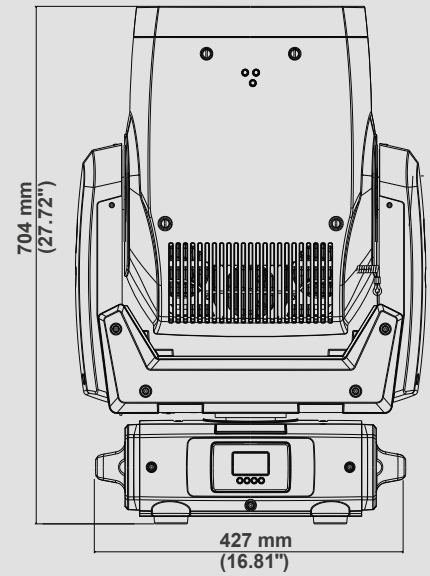

ALCHEMY 7

THE NEW-GENERATION FRESNEL
LED WASH LIGHT WITH HIGH
POWER PERFORMANCE