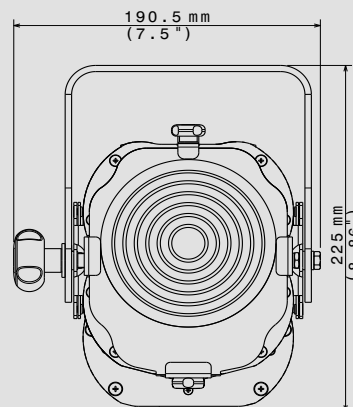

SCENA LED 80 CT

THE SMART THEATRE LIGHTS WITH
SELECTABLE COLOR TEMPERATURE.
RAIL-MOUNTING ADAPTOR AVAILABLE