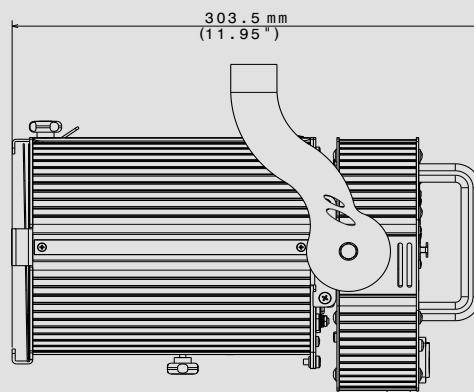

SCENA LED 80 CT

THE SMART THEATRE LIGHTS WITH
SELECTABLE COLOR TEMPERATURE.
RAIL-MOUNTING ADAPTOR AVAILABLE