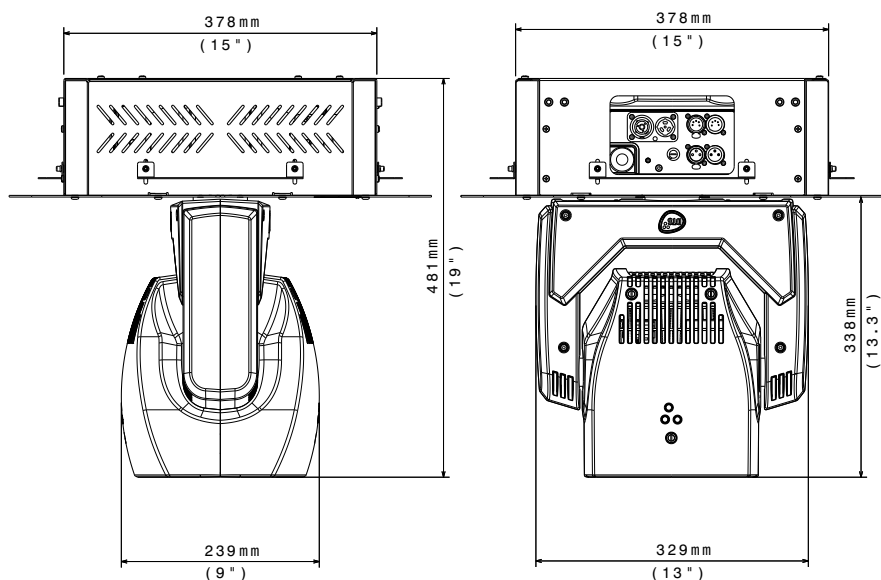

EUPHONY 3 CEILING

03.LDR021.03.T

TECHNICAL

ACCESSORIES ON REQUEST

03.LA.206 • DTS Dongle firmware uploader

0521A010 • Safety cable 3 x 600 mm
Max load 30 Kg

OUTPUT	<ul style="list-style-type: none"> • 7 x 60 W Full Color (RGBW) Leds • Lumens output (RGBW): 4,718 @ 700mA • LED lifespan: 50,000 hours (70% lumen output) 	CONTROL	<ul style="list-style-type: none"> • LCD graphic display + 4 soft-keys; Auto-flip; Key-Lock function • RDM / DMX 512 protocols • Wireless DMX available on request • 'Standard' and 'Silent' operation modes • Internal operating system updatable via DTS dongle firmware uploader • Li-Fe backup battery for controlling the display settings even when the unit is not powered
OPTICAL GROUP	<ul style="list-style-type: none"> • 5.6° - 69° linear motorized zoom with high-efficiency optical system • Soft frost filter included • Uniform projection on surfaces, from very wide Wash to PC Beam 		POWER SUPPLY
COLOR GENERATION	<ul style="list-style-type: none"> • 16 million colors • Wide palette of pure uniform whites • Variable linear color temperature (2700K – 8000K) • 16 gel filter emulations by 'Standard' DMX mode 	CONNECTIONS	
DIMMER	<ul style="list-style-type: none"> • Hi-Q Dimming technology 		INTERNAL SAFETY DEVICES
PAN & TILT	<ul style="list-style-type: none"> • Pan 540° (1.8 sec) • Tilt 215° (1 sec) • 16-bit resolution 	PHYSICAL	
DMX	<ul style="list-style-type: none"> • 2 DMX modes: <ul style="list-style-type: none"> - 1. Standard - 18 channels (default) - 2. Compatibility - 20 channels 		ACCESSORIES INCLUDED