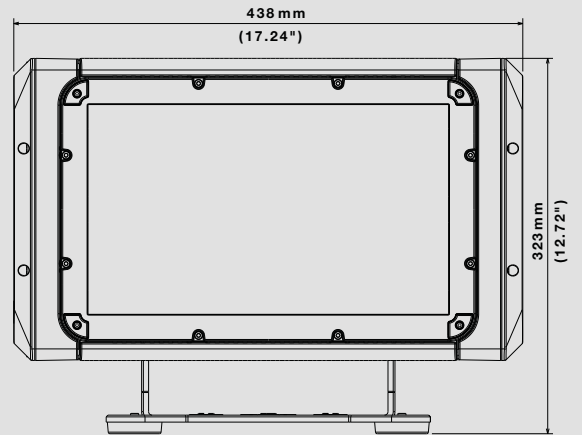

X BRICK

HIGH POWER, COMPACT, SELF-CONTAINED IP65 LED WASH LIGHT, WITH INTERCHANGEABLE PROJECTION ANGLES

FEATURES

OPTIONALS

CERTIFICATIONS

CODE

03.LDB130S11FC

TECHNICAL DATA