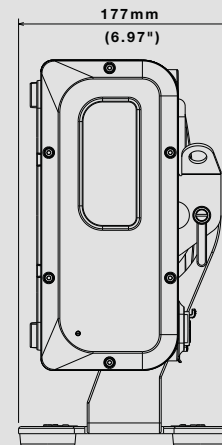

X BRICK

HIGH POWER, COMPACT, SELF-CONTAINED IP65 LED WASH LIGHT, WITH INTERCHANGEABLE PROJECTION ANGLES

FEATURES

OPTIONALS

CERTIFICATIONS

CODE

03.LDB130S11FC

TECHNICAL DATA