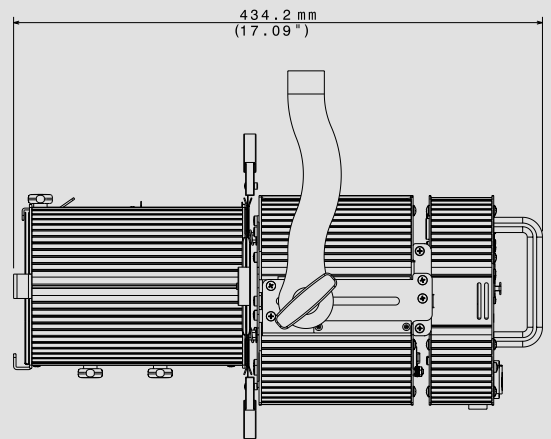

PROFILO LED 80

THE SMART LED-BASED PROFILE
AVAILABLE ALSO WITH RAIL-
MOUNTING ADAPTOR

FEATURES

OPTIONALS

CERTIFICATIONS

CODES

3000 K - 03.TP022.46

4000 K - 03.TP023.46

5000 K - 03.TP024.46

TECHNICAL DATA

OUTPUT

- Single White 3000 K LED source
- CRI > 90
- Also available with 4000 K and 5000 K LED
- LED lifespan: 50,000 hours (70% lumen output)

OPTICAL GROUP

- 20° - 36° linear zoom
- High definition zoom lens with double optical condenser lens

GOBOS

- Gobo type M
- Ø external: 66 mm
- Ø of image: 48 mm
- Thickness: from 0.2 to 3 mm

CONTROL

- DMX 512 / RDM or Manual control
- Multi-function 4-digit 7-segment LED display + 4 soft keys
- Firmware updatable via DTS firmware uploader dongle

CIRCUITS PROTECTIONS

- Overvoltage and overtemperature circuits protection

OPERATING TEMPERATURE

-10° / 40° C

PHYSICAL

- IP20
- Internal system with four removable shutters
- Yoke featuring an exclusive round flange + clutch system
- Weight: 6.3 Kg (13.9 lbs)
- Finishing: Black