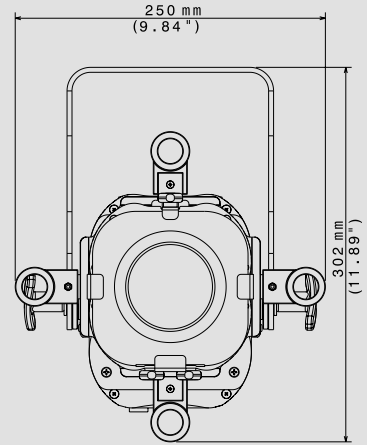

PROFILO LED 80

THE SMART LED-BASED PROFILE
AVAILABLE ALSO WITH RAIL-
MOUNTING ADAPTOR

FEATURES

OPTIONALS

CERTIFICATIONS

CODES

3000 K - 03.TP022.46

4000 K - 03.TP023.46

GOBOS

- Gobo type M
- Ø external: 66 mm
- Ø of image: 48 mm
- Thickness: from 0.2 to 3 mm

CONTROL

- DMX 512 / RDM or Manual control
- Multi-function 4-digit 7-segment LED display + 4 soft keys
- Firmware updatable via DTS firmware uploader dongle