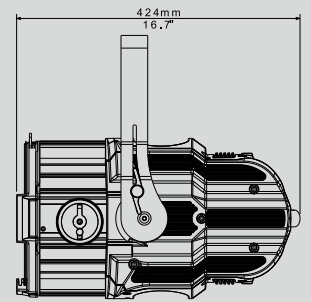

TENORE 5 HQS

THE COLOR MANAGEMENT SYSTEM BY DTS IN A POWERFUL CONVENTIONAL FRESNEL OR ANTIHALO FIXTURE