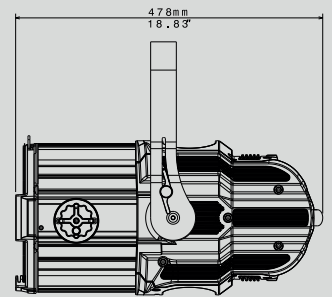

TENORE 5 HQS

THE COLOR MANAGEMENT SYSTEM BY DTS IN A POWERFUL CONVENTIONAL FRESNEL OR ANTIHALO FIXTURE