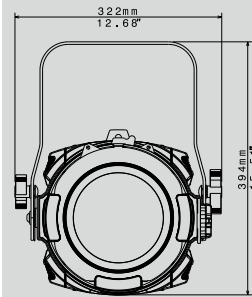

TENORE 5 HQS

THE COLOR MANAGEMENT SYSTEM BY DTS IN A POWERFUL CONVENTIONAL FRESNEL OR ANTIHALO FIXTURE