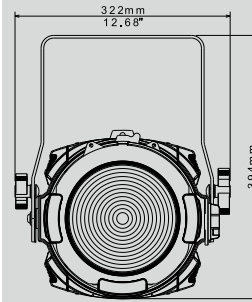

TENORE 5 HQS

THE COLOR MANAGEMENT SYSTEM BY DTS IN A POWERFUL CONVENTIONAL FRESNEL OR ANTIHALO FIXTURE