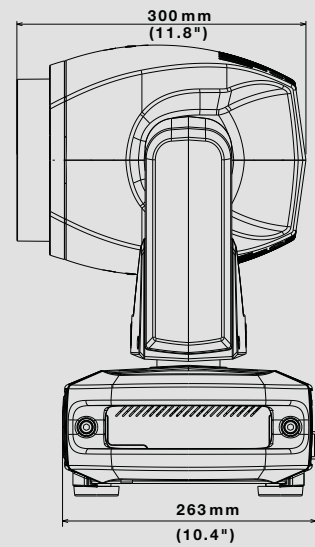

ALCHEMY 3

THE NEW-GENERATION FRESNEL
LED WASH LIGHT IN A COMPACT
SIZE