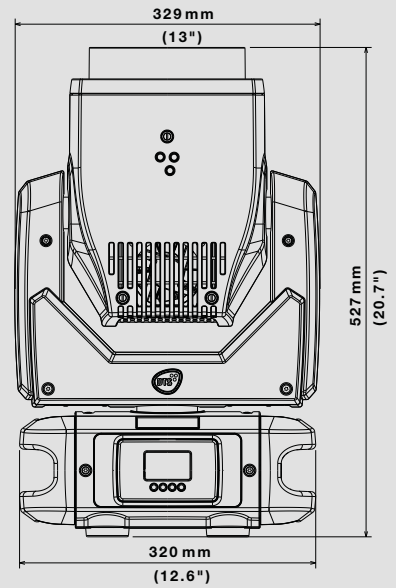

ALCHEMY 3

THE NEW-GENERATION FRESNEL
LED WASH LIGHT IN A COMPACT
SIZE