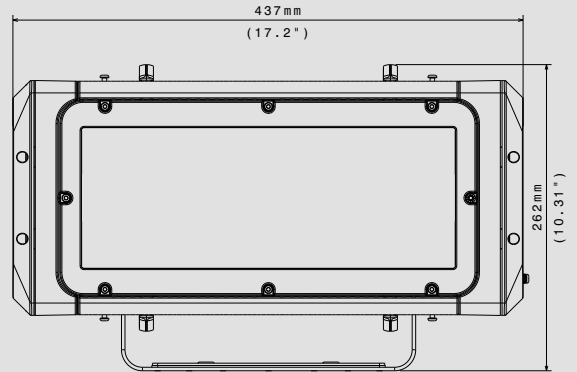

BRICK

HIGH POWER, COMPACT, SELF-CONTAINED IP65 LED WASH LIGHT, WITH INTERCHANGEABLE PROJECTION ANGLES

FEATURES

OPTIONALS

CERTIFICATIONS

CODES

RGBW LEDS - 03.LDB100S11FC

RGBA LEDS - 03.LDB100S11FY

CONNECTIONS

- Power supply: 3 x 1 sq mm cable (1.5 m length)
- DMX In/Out: 0.7 m cable with XLR 5 pins IP65 connector

INTERNAL SAFETY DEVICES

- Overvoltage and overtemperature circuits protection

OPERATING TEMPERATURE