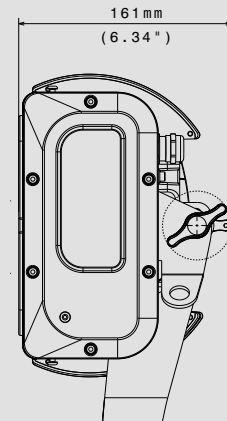

BRICK

HIGH POWER, COMPACT, SELF-CONTAINED IP65 LED WASH LIGHT, WITH INTERCHANGEABLE PROJECTION ANGLES

FEATURES

OPTIONALS

CERTIFICATIONS

CODES

RGBW LEDS - 03.LDB100S11FC

RGBA LEDS - 03.LDB100S11FY

CONNECTIONS

- Power supply: 3 x 1 sq mm cable (1.5 m length)
- DMX In/Out: 0.7 m cable with XLR 5 pins IP65 connector

INTERNAL SAFETY DEVICES

- Overvoltage and overtemperature circuits protection

OPERATING TEMPERATURE

-20° / 45° C

PHYSICAL

- IP65
- Weight: 10 Kg (22 lbs)
- Finishing: Black
- Available on demand ACC version
 - treatment that guarantees effective protection against corrosion

ACCESSORIES INCLUDED

- 1 x Holographic filter 20° (code 0506A043.D11)
- 1 x Holographic filter 40° (code 0506A045.D11)
- 1 x Holographic filter 60°x10° (code 0506A092.D11)
- 1 x PowerCON TRUE1 female cable connector (code 0520P066)
- 1 x PowerCON TRUE1 male cable connector (code 0520P067)
- 1 x Display UV protection (code 03.LA.218)
- 1 x Omega bracket with "Fast Lock" connection 1/4 turn (code 02K00467) – already mounted on the unit