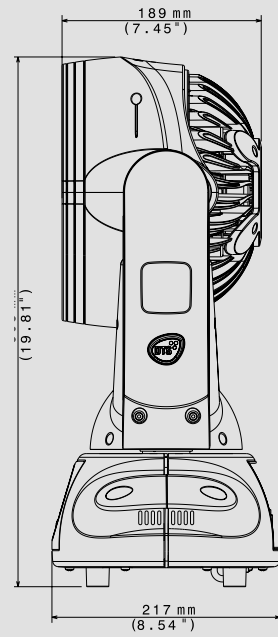

# NICK NRG 1401

THE CREATIVE BEAM/WASH LIGHT  
WITH SINGLE PIXEL CONTROL