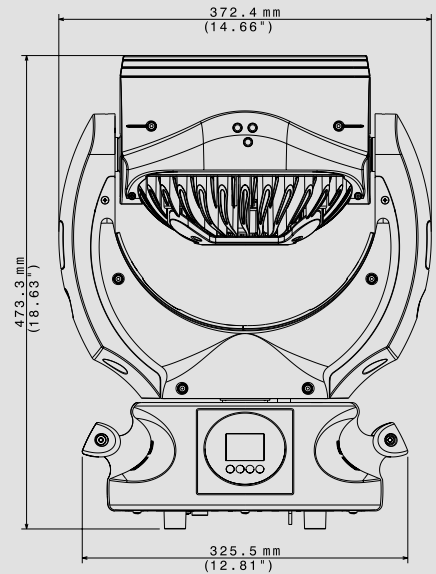

# NICK NRG 1401

THE CREATIVE BEAM/WASH LIGHT  
WITH SINGLE PIXEL CONTROL