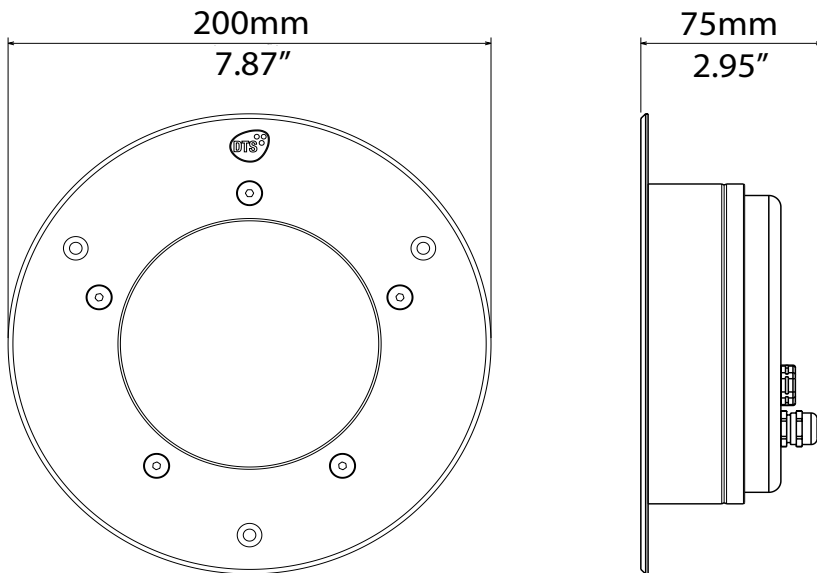

WHITE 3000 K	WB

LENS

MF - 20°	25
WF - 36°	40

HELIOS 9 WH

03.EOS003E

TECHNICAL

OUTPUT	• 9 x White LEDs
	• Lumens output (3000 K): 1,750 @700 mA
	• LED lifespan: 50,000 hours (70% lumen output)
OPTICAL GROUP	<ul style="list-style-type: none"> • Medium flood 20° • Wide flood 36°
POWER SUPPLY	<ul style="list-style-type: none"> • External CC PSU LED driver 700mA max per channel • Max distance between Drivenet PSU and fixture 100 m
	• Consumption: max 18 W @ 700mA
CONNECTIONS	• 90 cm end-stripped 2-pole cable
PHYSICAL	• Housing: Body in aluminium and flange in Stainless Steel
	• Weight: 2.2 Kg (4.85 lbs)

0509C081 • 2-pole underwater cable

03.LA.190 • Outer case IP20 rated

CONNECTIONS CHART

DRIVENET 28C DIN @48Vdc	DRIVENET 28 EZ	DRIVENET 416	DRIVENET 832	DRIVENET 1664
Max 8 (4 items per output)	Max 8 (4 items per output)	Max 16 (4 items per output)	Max 32 (4 items per output)	Max 64 (4 items per output)